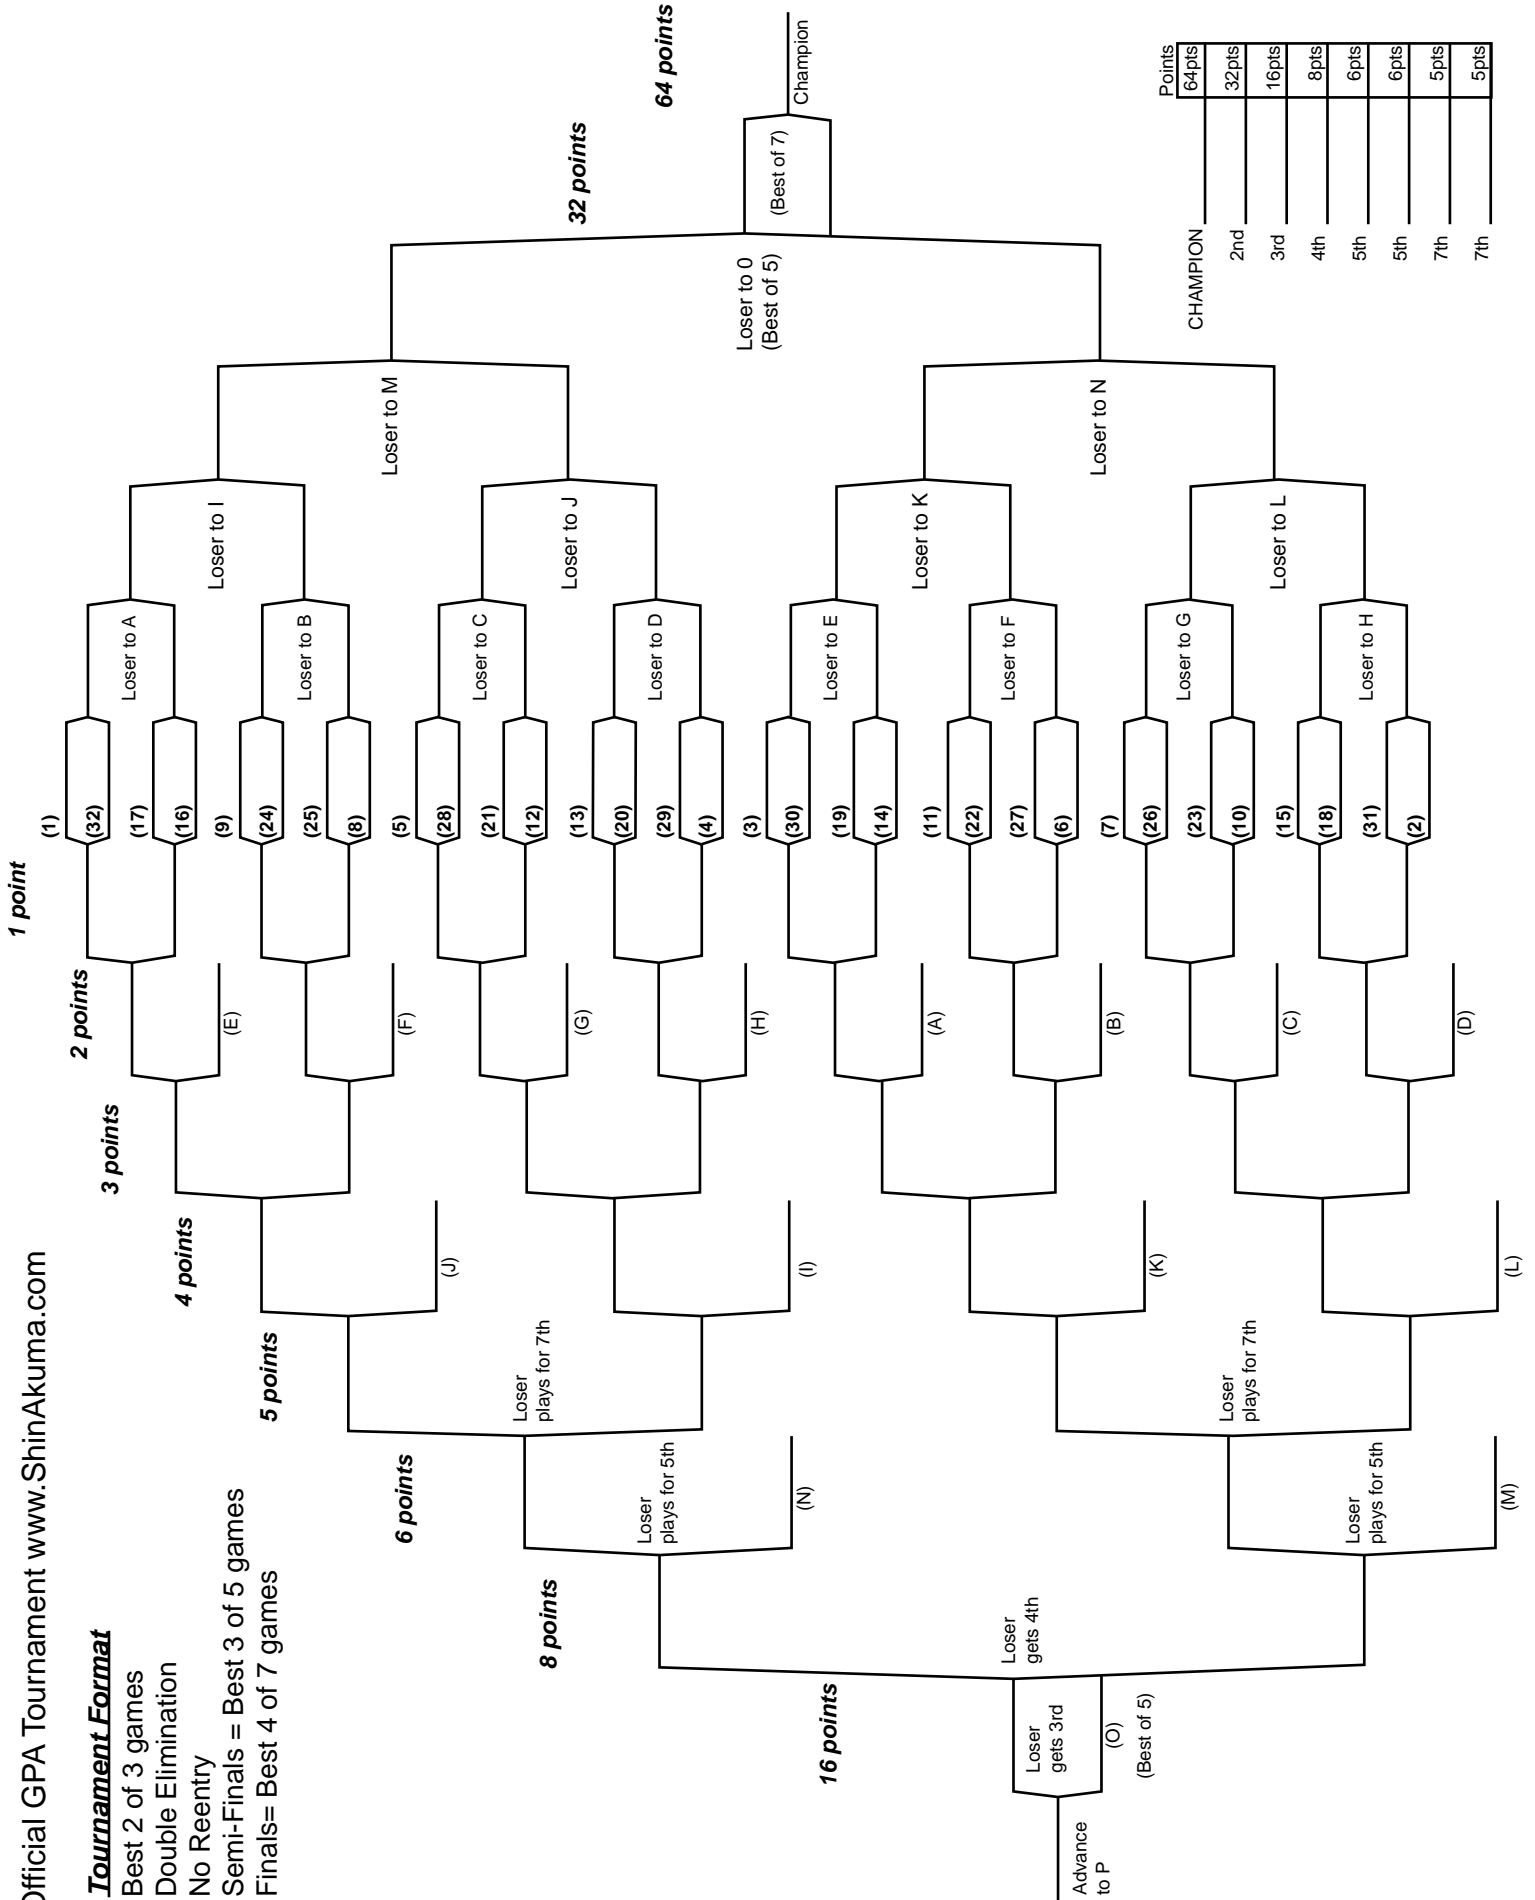

**Tournament Format**

- Best 2 of 3 games
- Double Elimination
- No Reentry
- Semi-Finals = Best 3 of 5 games
- Finals= Best 4 of 7 games

Points	Finisher
64pts	CHAMPION
32pts	2nd
16pts	3rd
8pts	4th
6pts	5th
5pts	6th
5pts	7th
5pts	7th