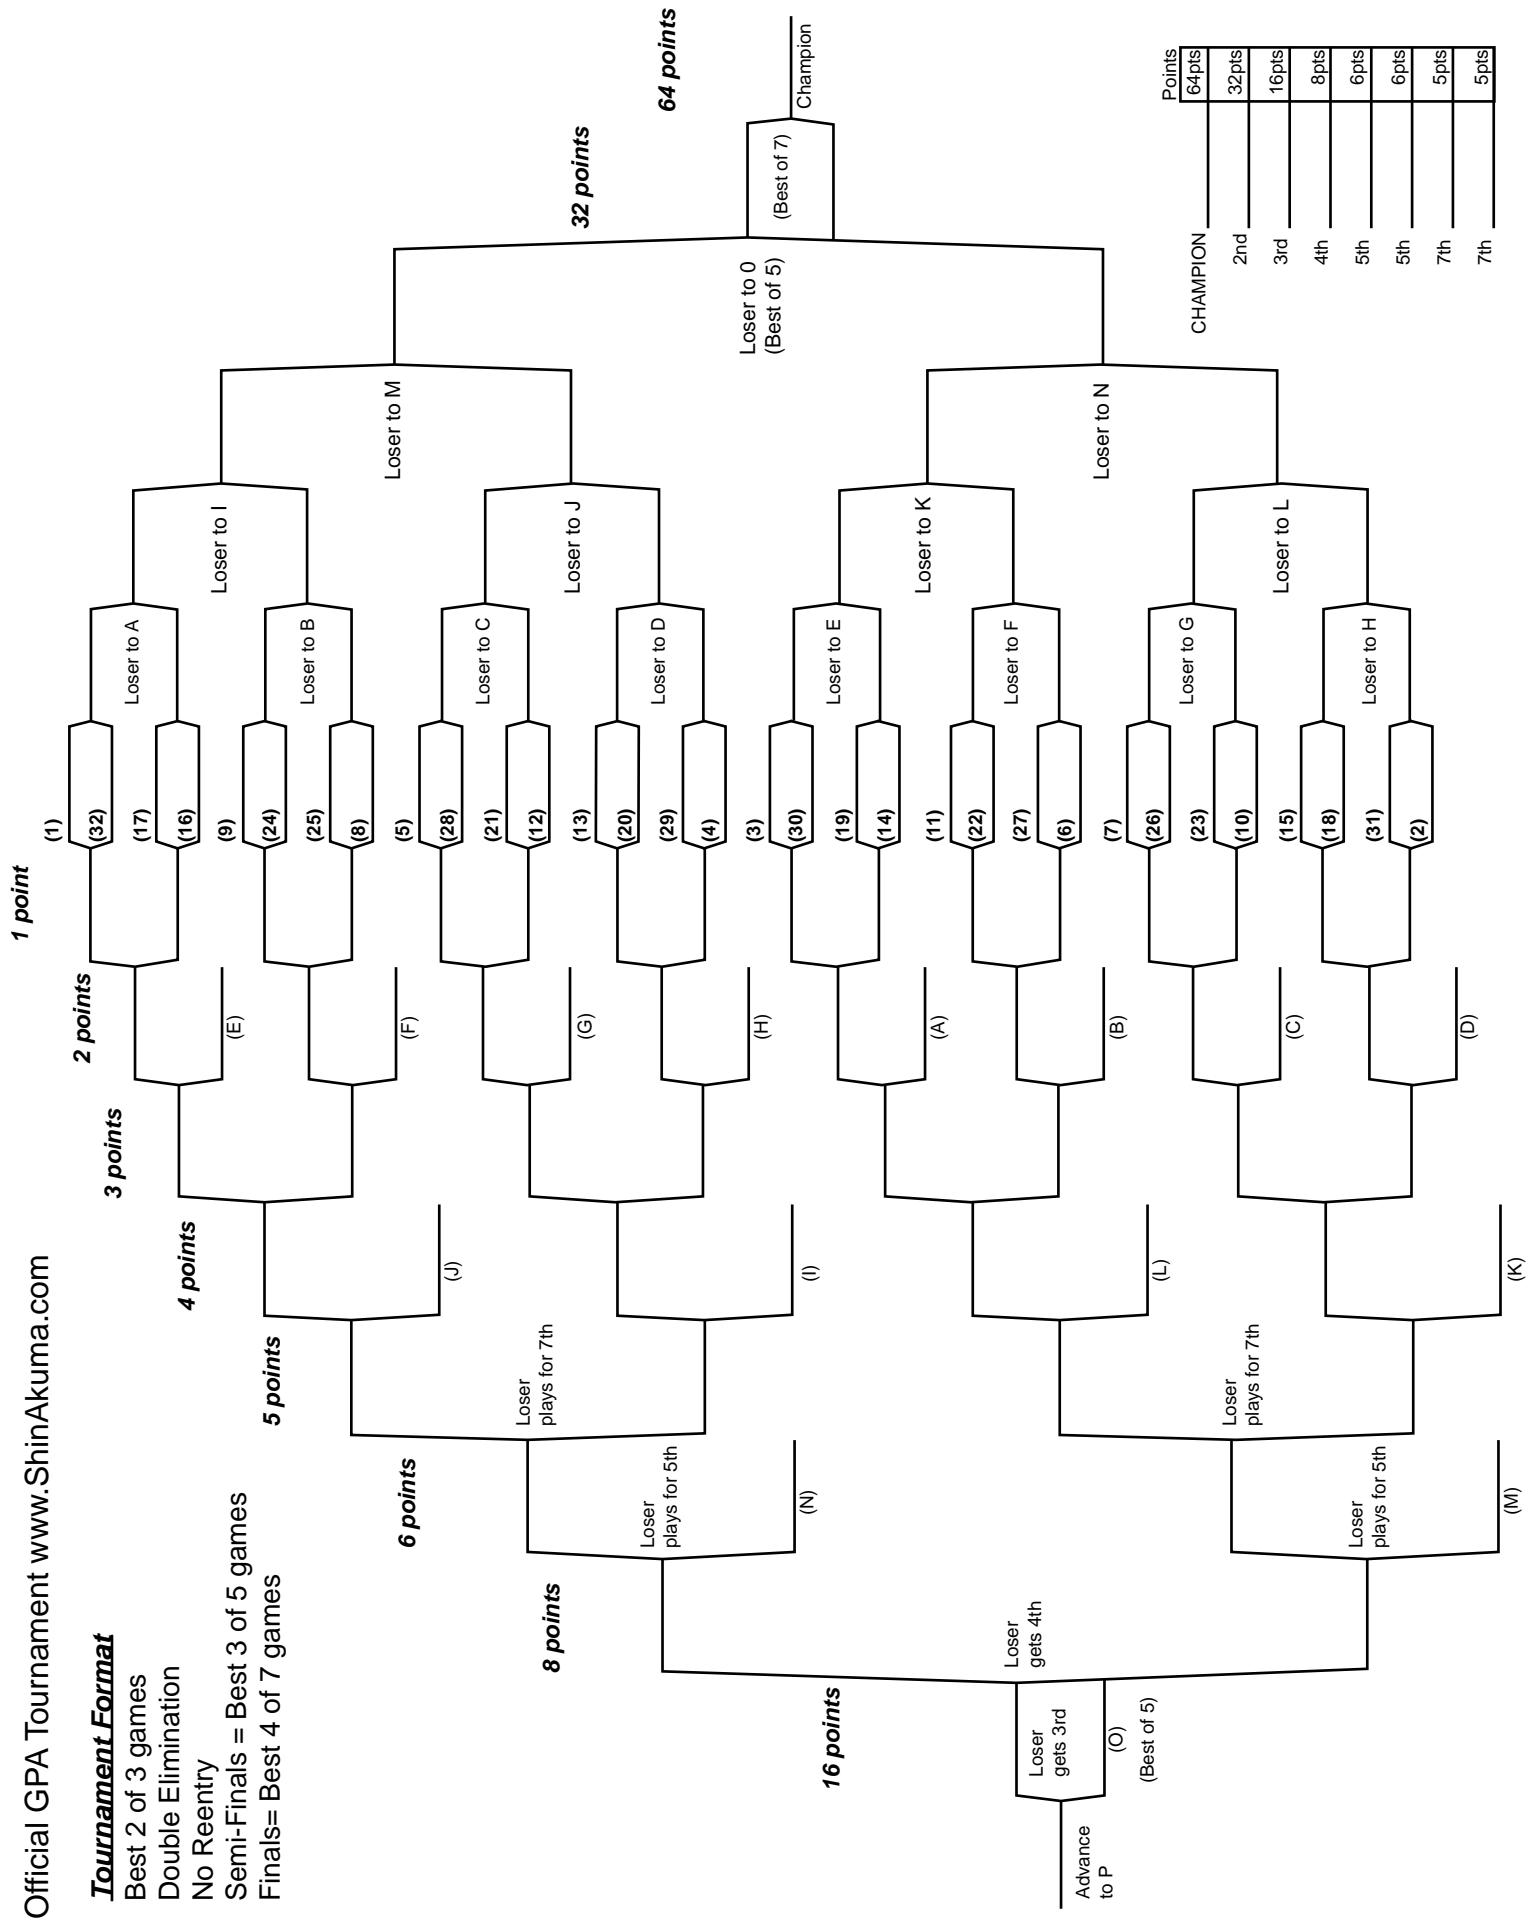

Tournament Format

- Best 2 of 3 games
- Double Elimination
- No Reentry
- Semi-Finals = Best 3 of 5 games
- Finals= Best 4 of 7 games

Points	Placement
64pts	CHAMPION
32pts	2nd
16pts	3rd
8pts	4th
6pts	5th
5pts	5th
5pts	7th
5pts	7th