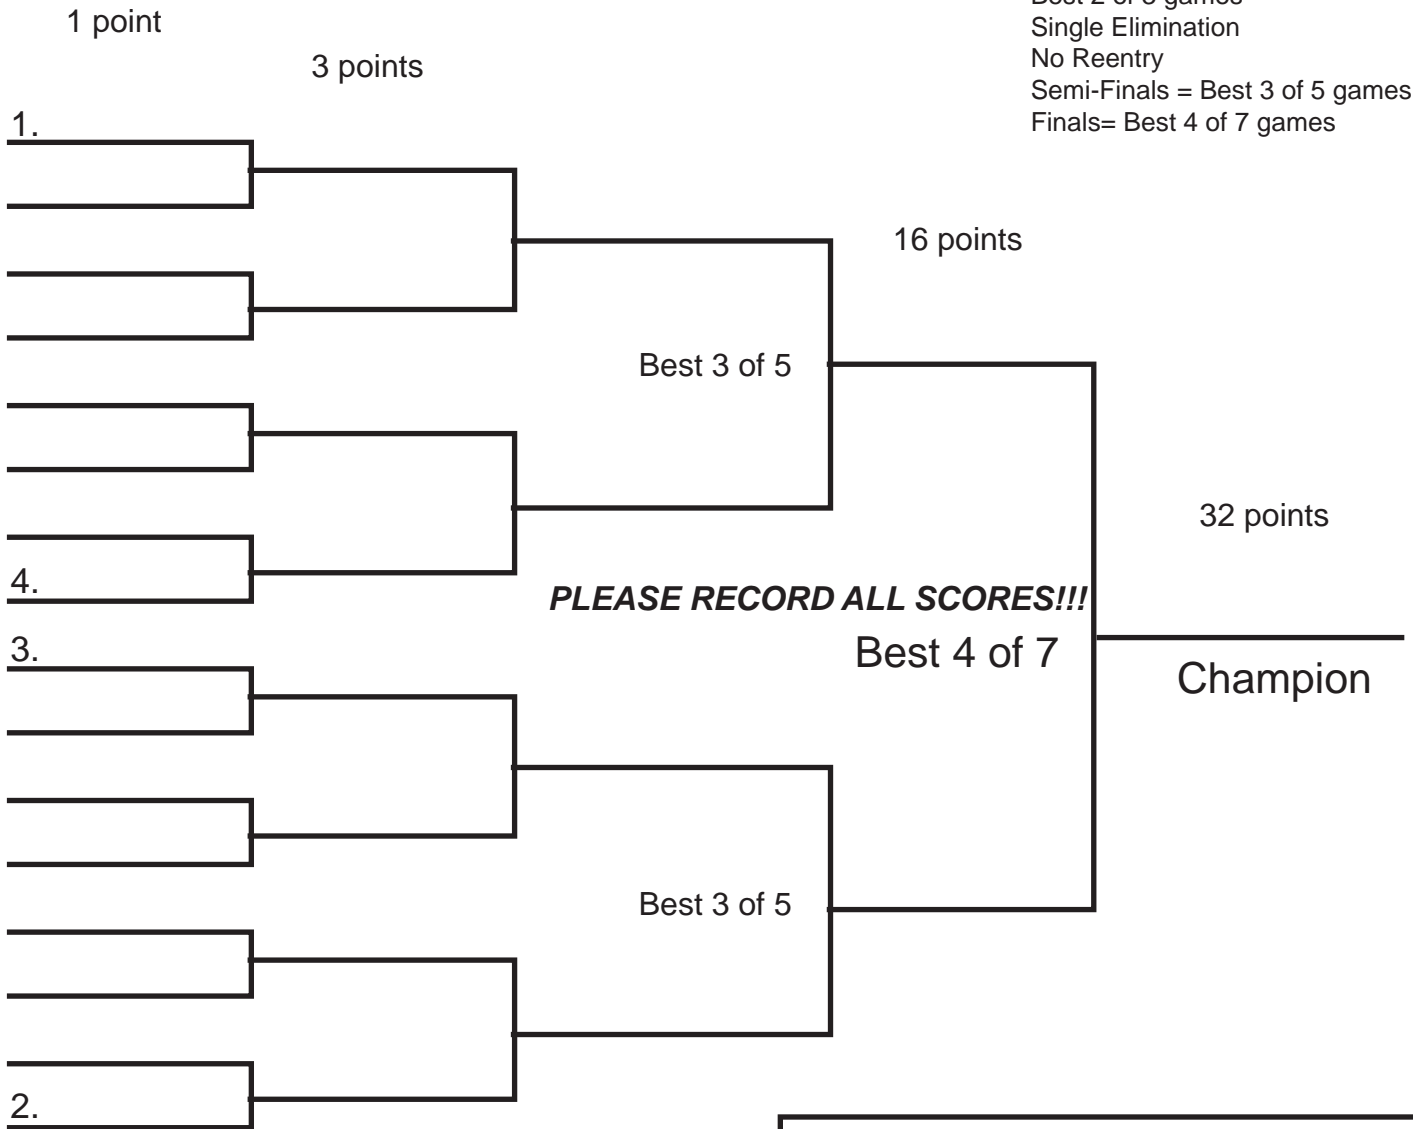

**Tournament Format**

- Best 2 of 3 games
- Single Elimination
- No Reentry
- Semi-Finals = Best 3 of 5 games
- Finals= Best 4 of 7 games

	Points
CHAMPION	32pts
2nd	16pts
3rd	8pts
4th	6pts